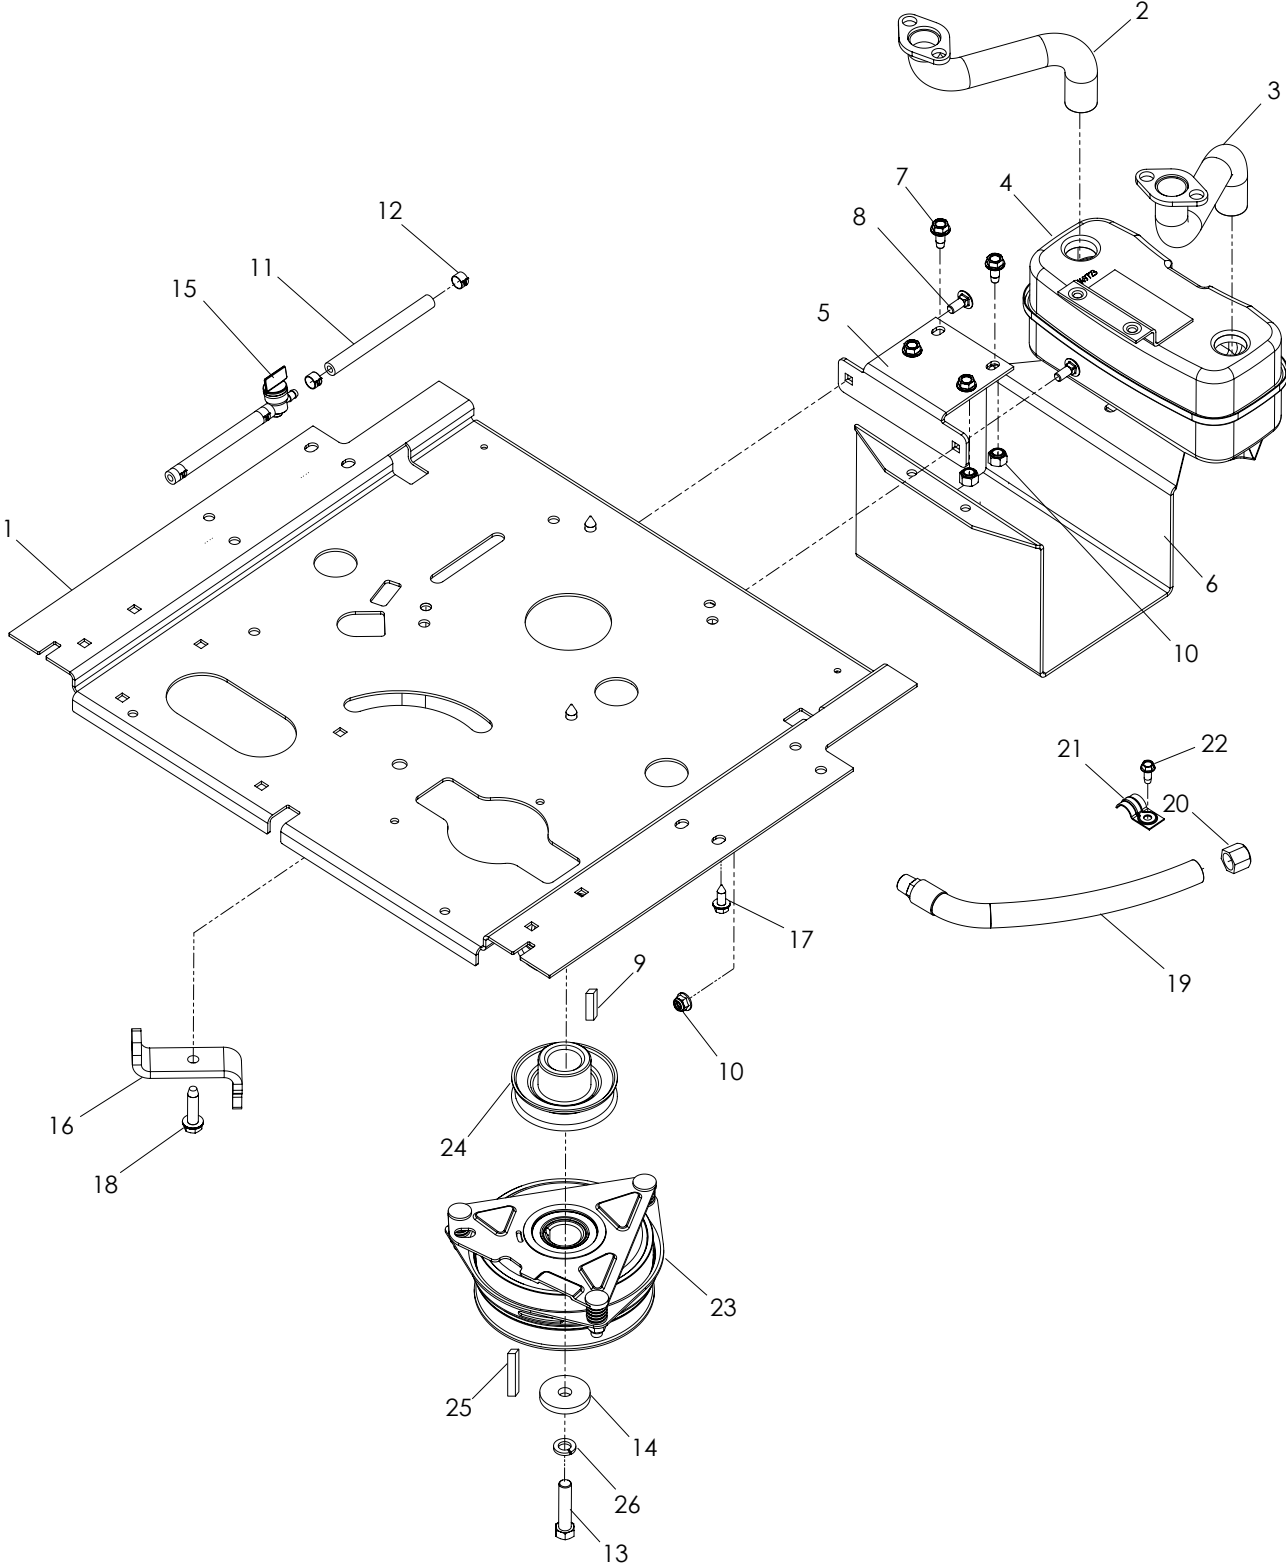

ENGINE PLATE

EZC4824, EZ4824K, EZ5224, EZ6124