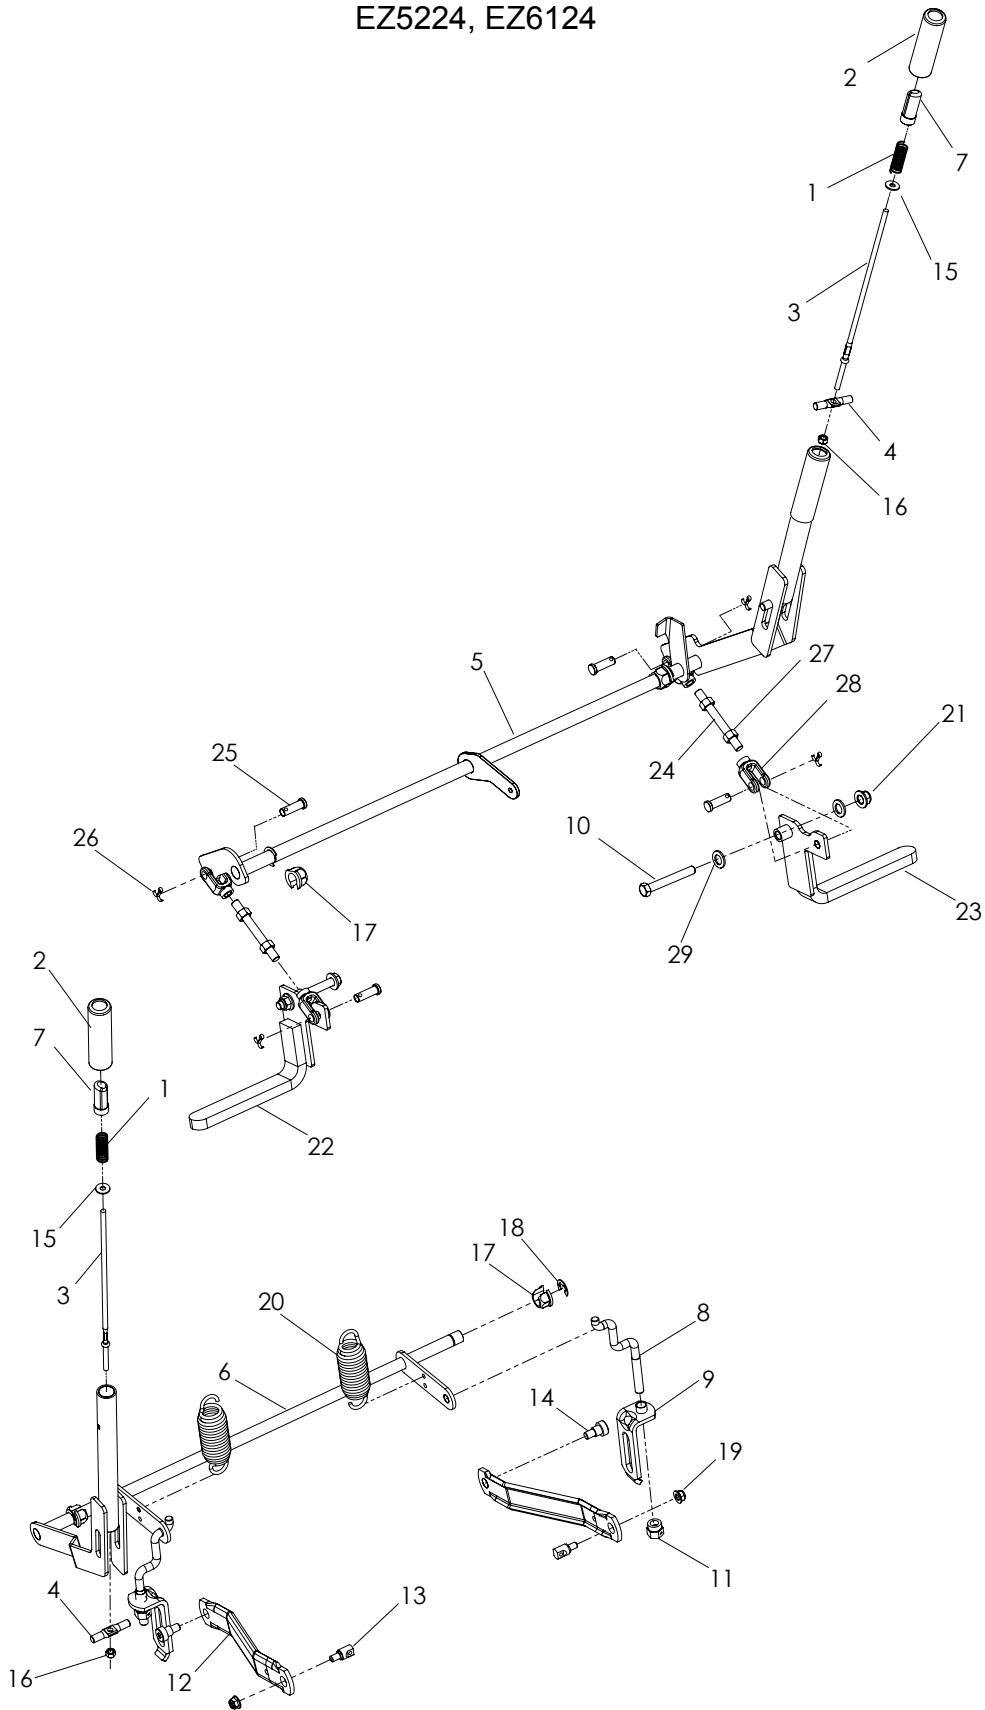

BRAKE / LIFT

EZC4824, EZ4824K, EZ5221,
EZ5224, EZ6124