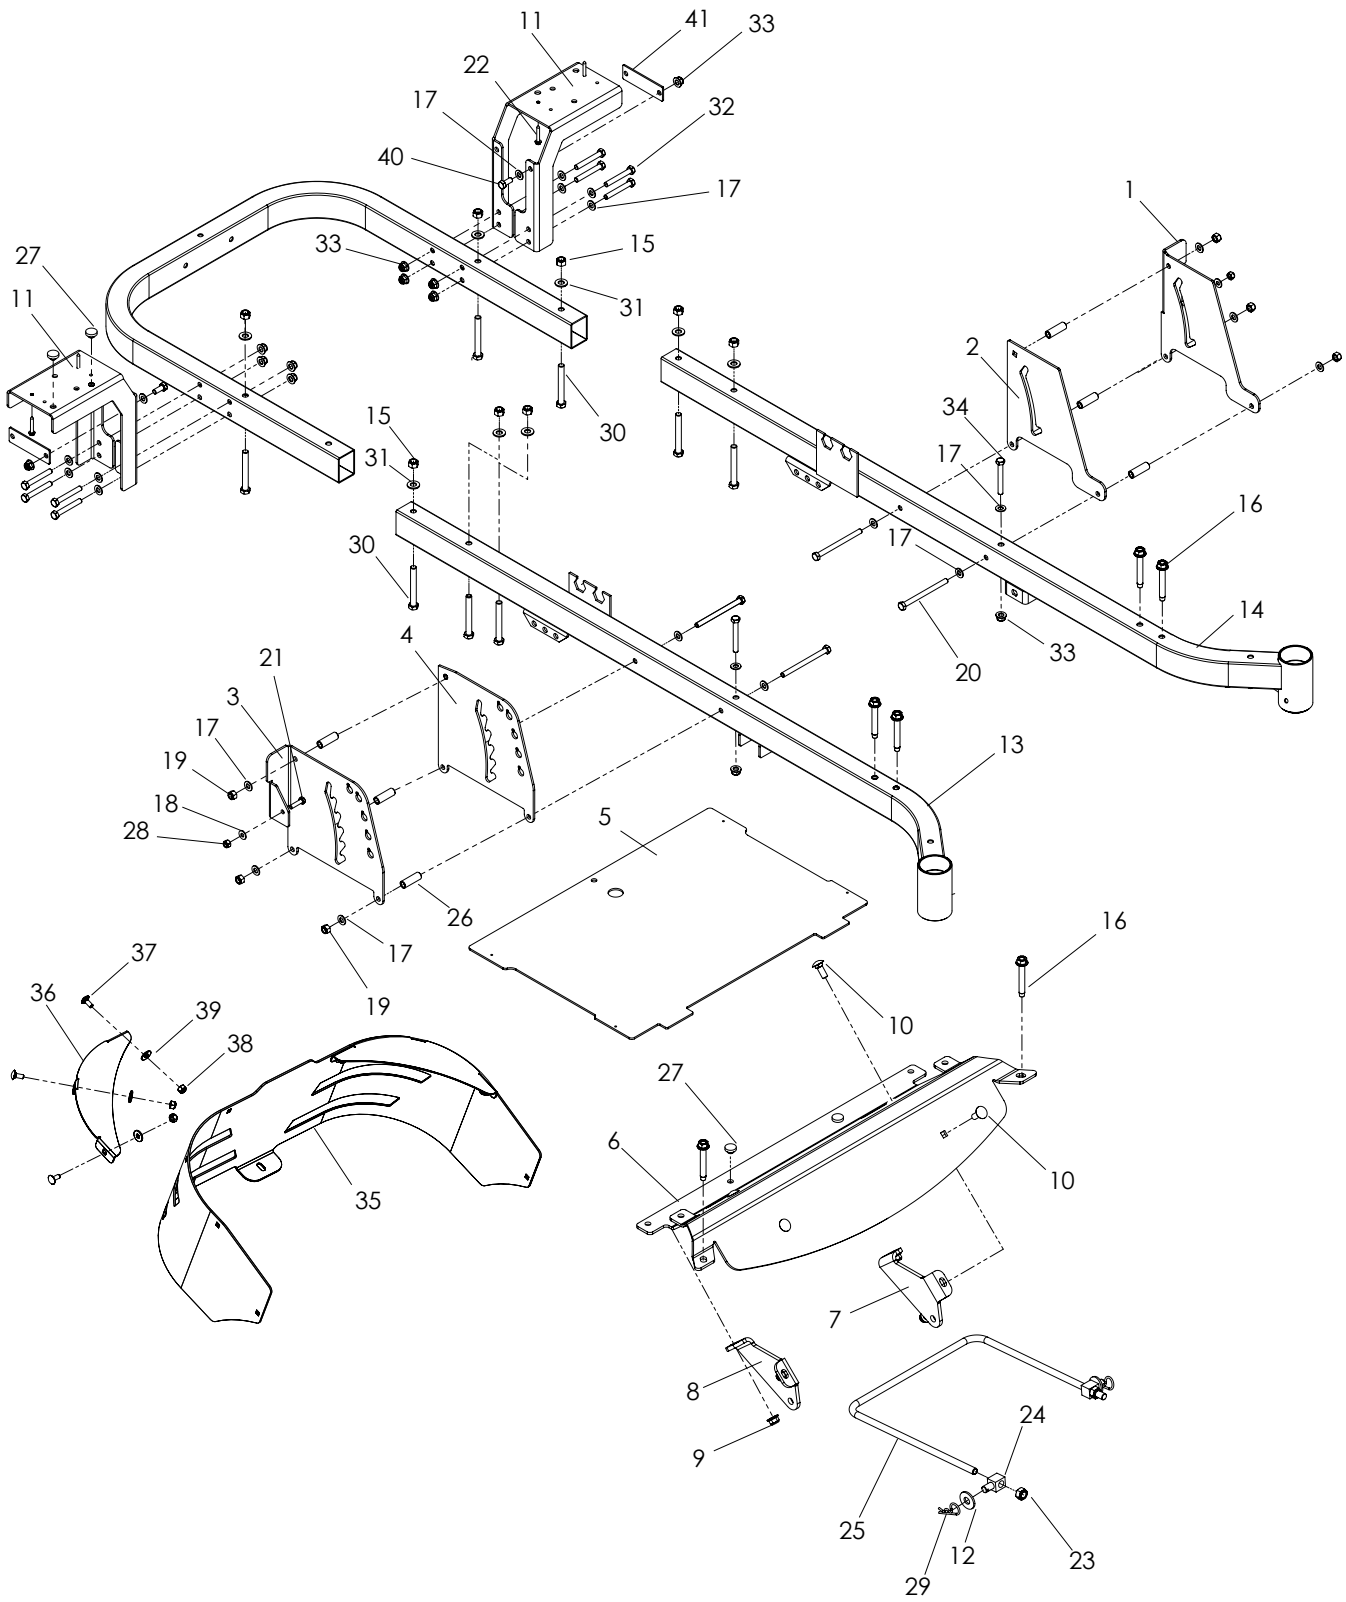

CONTENTS

CHASSIS / FRAME	4	HYDRAULIC PUMP - MOTOR	
ENGINE PLATE		EZ4824, EZ5226	22
EZ4824, EZ5226	6	EZC4824, EZ4824K, EZ5221, EZ5224, EZ6124.....	24
EZC4824, EZ4824K, EZ5224, EZ6124	8	WHEELS AND TIRES	26
EZ5221	10	48" DECK	
STEERING		EZ4824K, EZ4824	28
EZ4824, EZ5226	12	EZC4824	30
EZ5221, EZ5224, EZ4824K, EZC4824, EZ6124.....	14	52" DECK	32
IGNITION.....	16	61" DECK	34
BRAKE / LIFT		SEAT	36
EZ4824, EZ5226	18	DECALS	38
EZC4824, EZ4824K, EZ5221, EZ5224, EZ6124.....	20		

NOTE: ALL FASTENERS ARE GRADE 5 UNLESS OTHERWISE SPECIFIED.

CHASSIS / FRAME