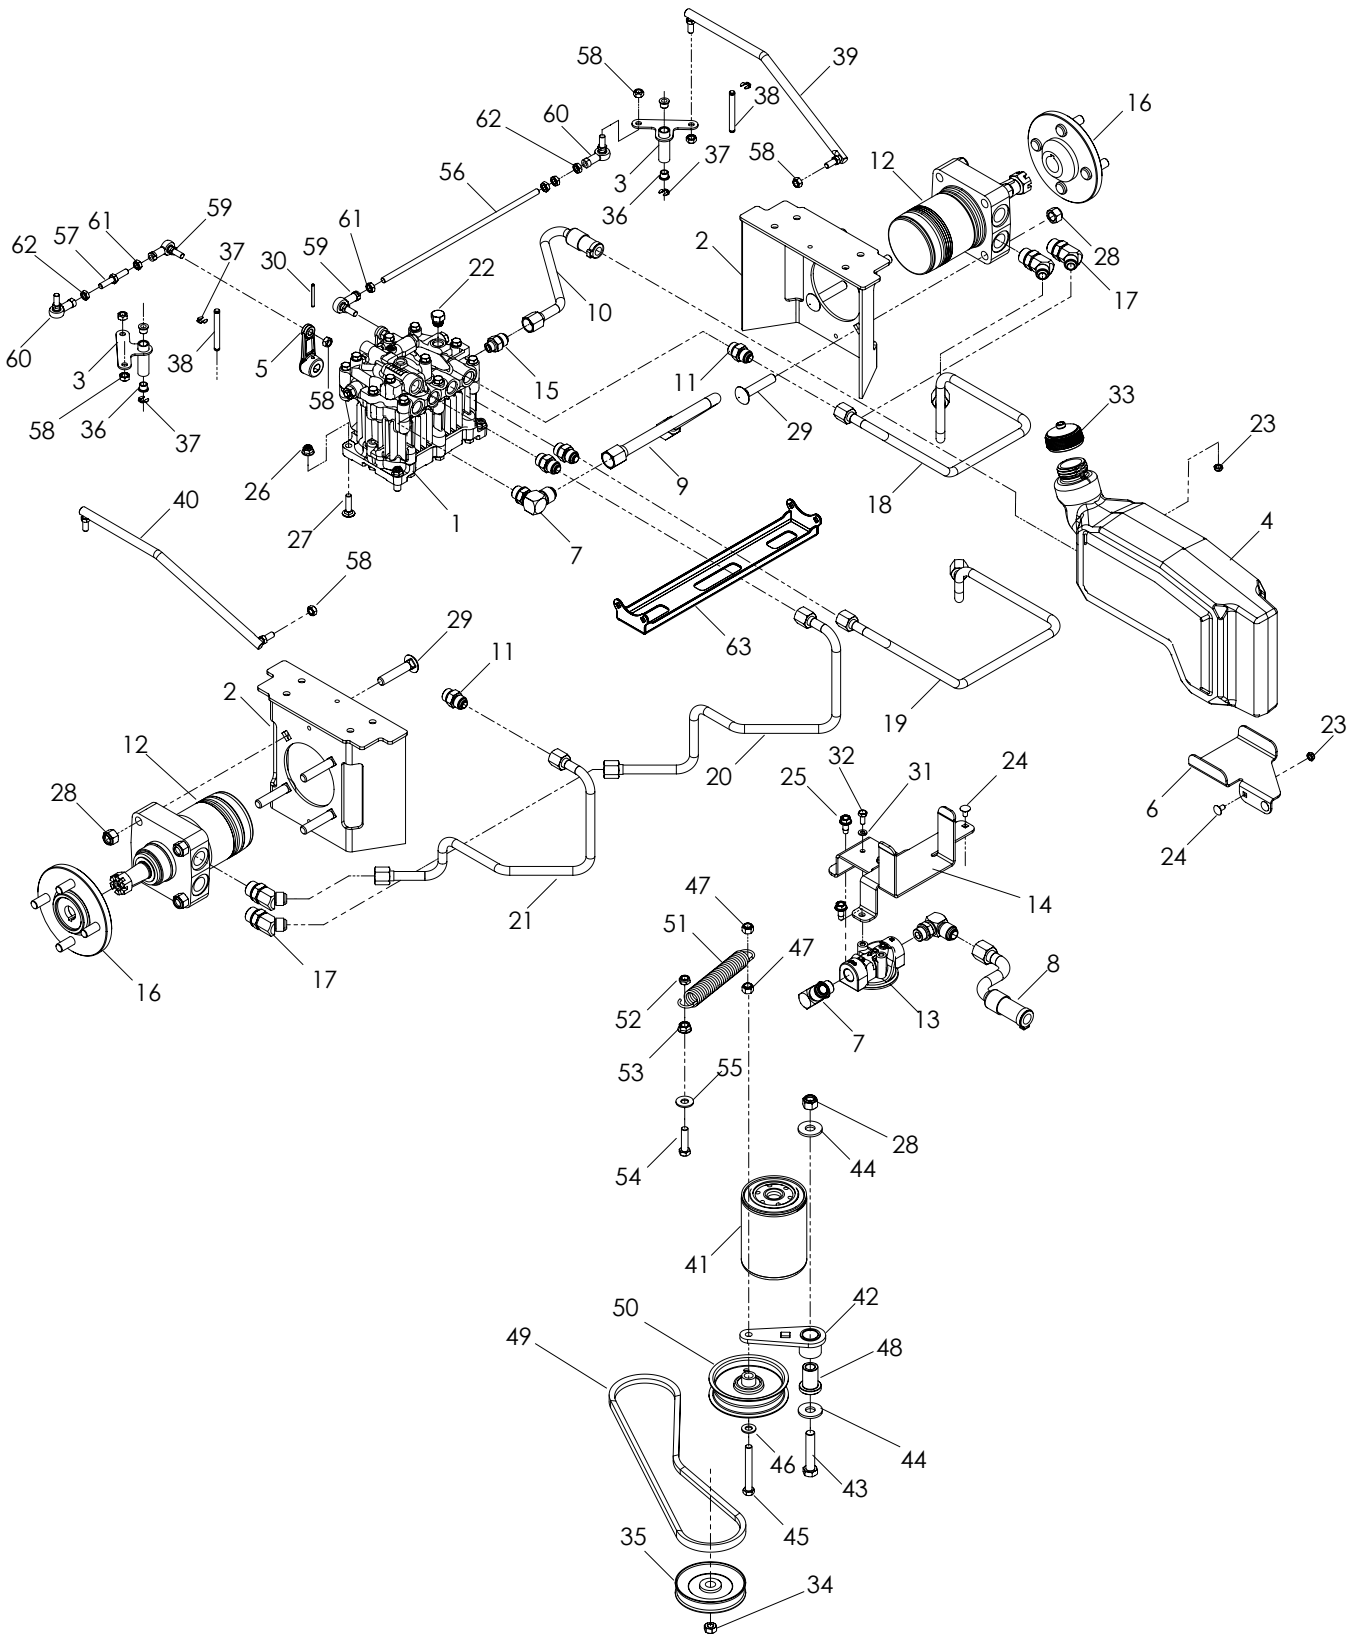

HYDRAULIC PUMP - MOTOR

EZC4824, EZ4824K, EZ5221,
EZ5224, EZ6124